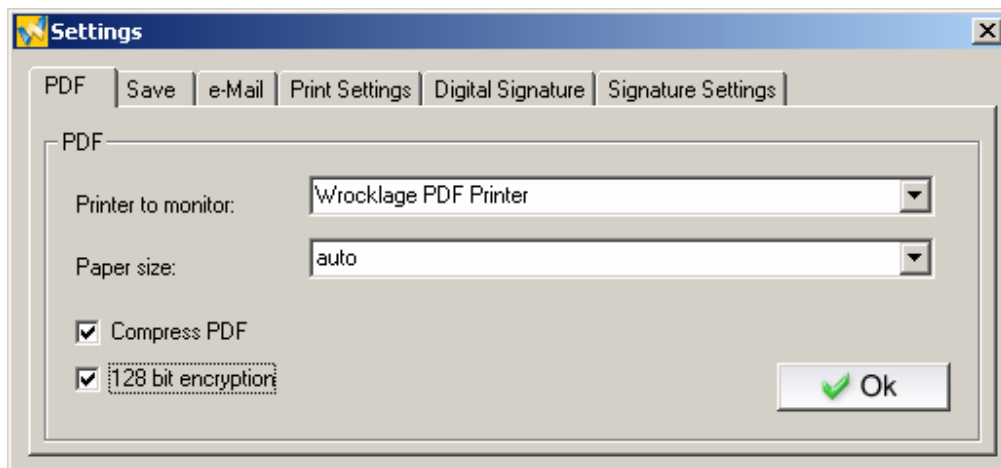

This is a demonstration of the Aloaha PDF Suite Digital Rights Management (DRM) features.

The original document was written in WinWord, converted and signed to PDF with Aloaha. Letterhead support, compression, digital Signature and 128 Bit encryption have been activated.

Since encryption has been enabled the document cannot be indexed by search engines such as Google.

Below you can see how easy it is to secure your documents with the Aloaha PDF Suite. Not even printing or clipboard copy&paste are allowed.