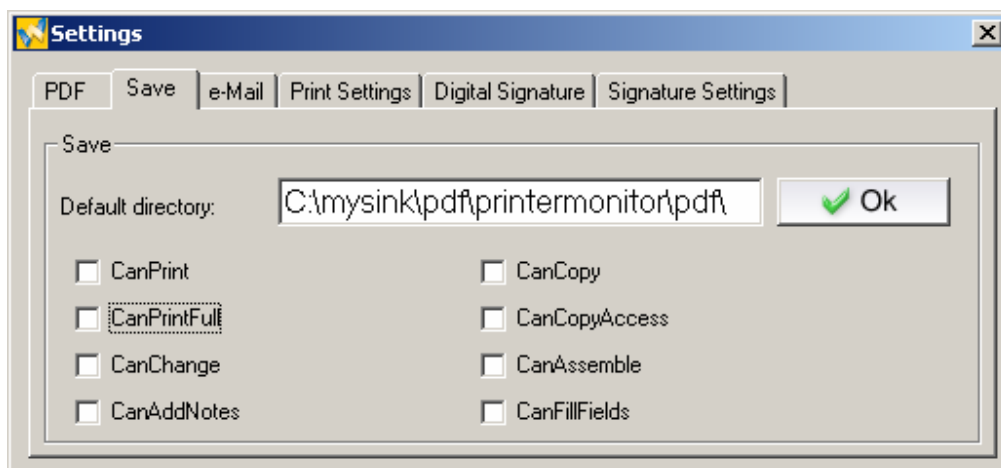

Wrocklage
Intermedia GmbH
Rudolf-Diesel-Str. 28
49479 Ibbenbüren
Tel. 0 54 51 9 43 50
Fax 0 54 51 4 54 69
info@wrocklage.de
www.wrocklage.de

Kreissparkasse
Steinfurt
(BLZ 403 510 60)
Kto. 72 130 560

Ust-IdNr.
DE231182233

Steuer-Nummer
327/5996/1934

AG Ibbenbüren
HR B 2476
Geschäftsführer
Martin Wrocklage

Please note that 128 Bit encrypted PDF are best viewed with PDF Reader 7